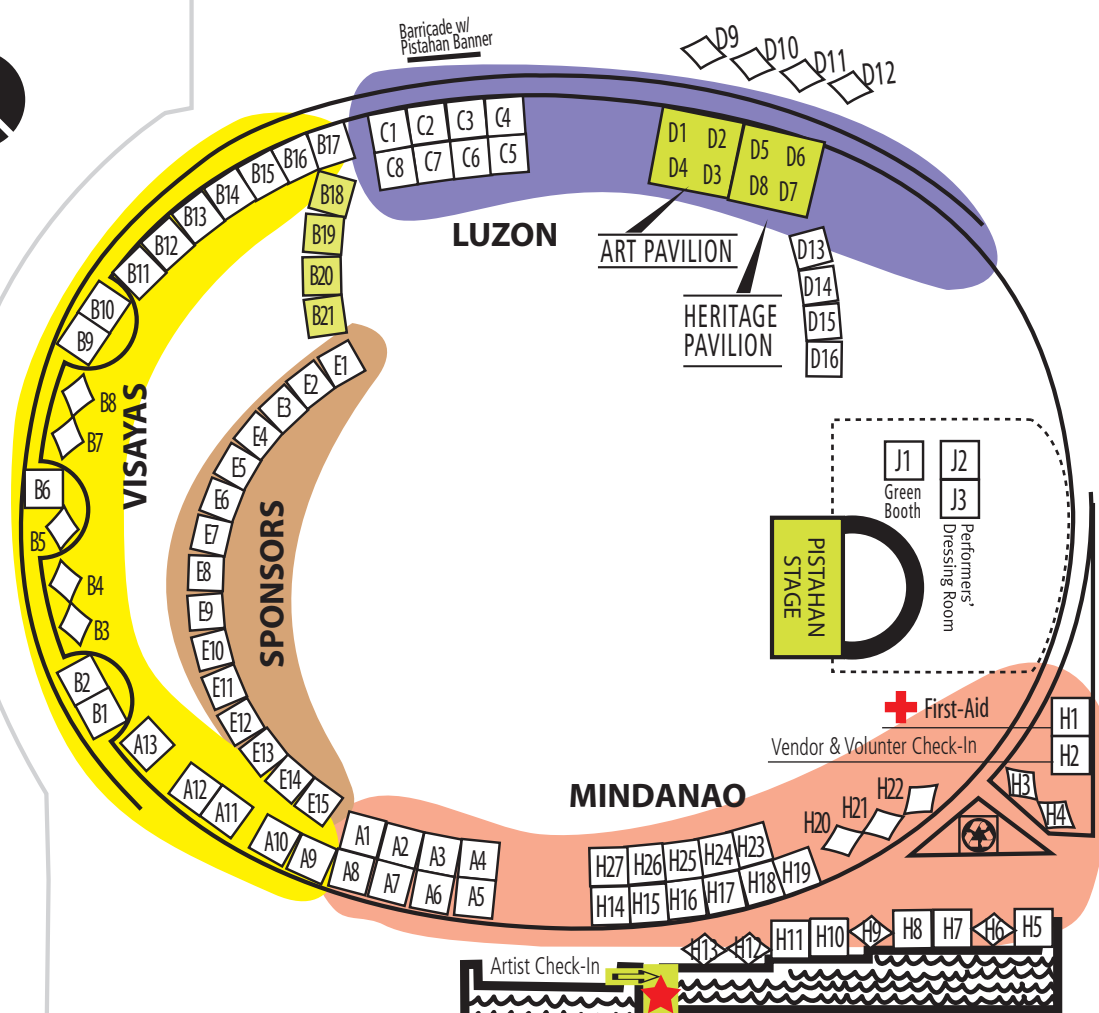

MISSION STREET

MISSION ST. LOADING AREA

one way FOURTH STREET

Sony Metreon

PISTAHAN FESTIVAL SITE MAP Yerba Buena Gardens

(Not to scale.
Subject to change)

Updated: 06/07/10

LEGEND:

-  BOOTH
-  TABLE
-  FOOD VENDOR / FOOD CART

- G1
- G2
- G3
- G4
- G5
- G6

THIRD ST. LOADING AREA

THIRD STREET one way

one way HOWARD STREET

HOWARD ST. LOADING AREA